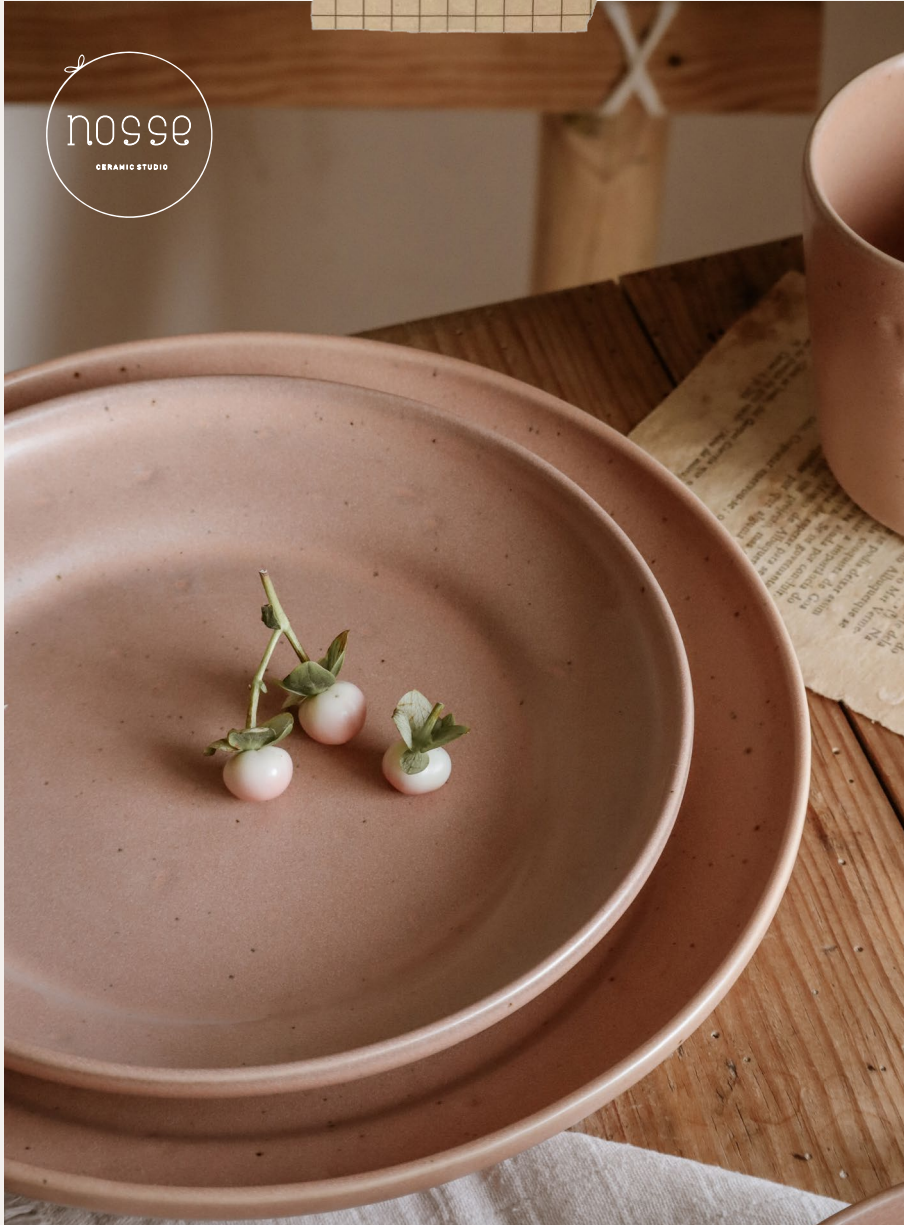

NEW
COLOR

Freya
seed

FREYA Collection

Plate 26.5
pack of 4
26.5 x 3.5 cm
10.4 x 1.3 in

- Golden Lime 11342
- Misty Rose 11526
- Luna 13018
- Kambaba 11984

Plate 22
pack of 4
22 x 3.5 cm
8.6 x 1.3 in

- Golden Lime 11359
- Misty Rose 12301
- Luna 13025
- Kambaba 11991

Plate 17
pack of 6
17 x 3.7 cm
6.69 x 1.45 in

- Golden Lime 12516
- Misty Rose 12318
- Luna 13056
- Kambaba 12028

Cereal Bowl
pack of 4
15 x 8.5 cm
5.9 x 3.3 in

- Golden Lime 11366
- Misty Rose 11540
- Luna 13032
- Kambaba 12004